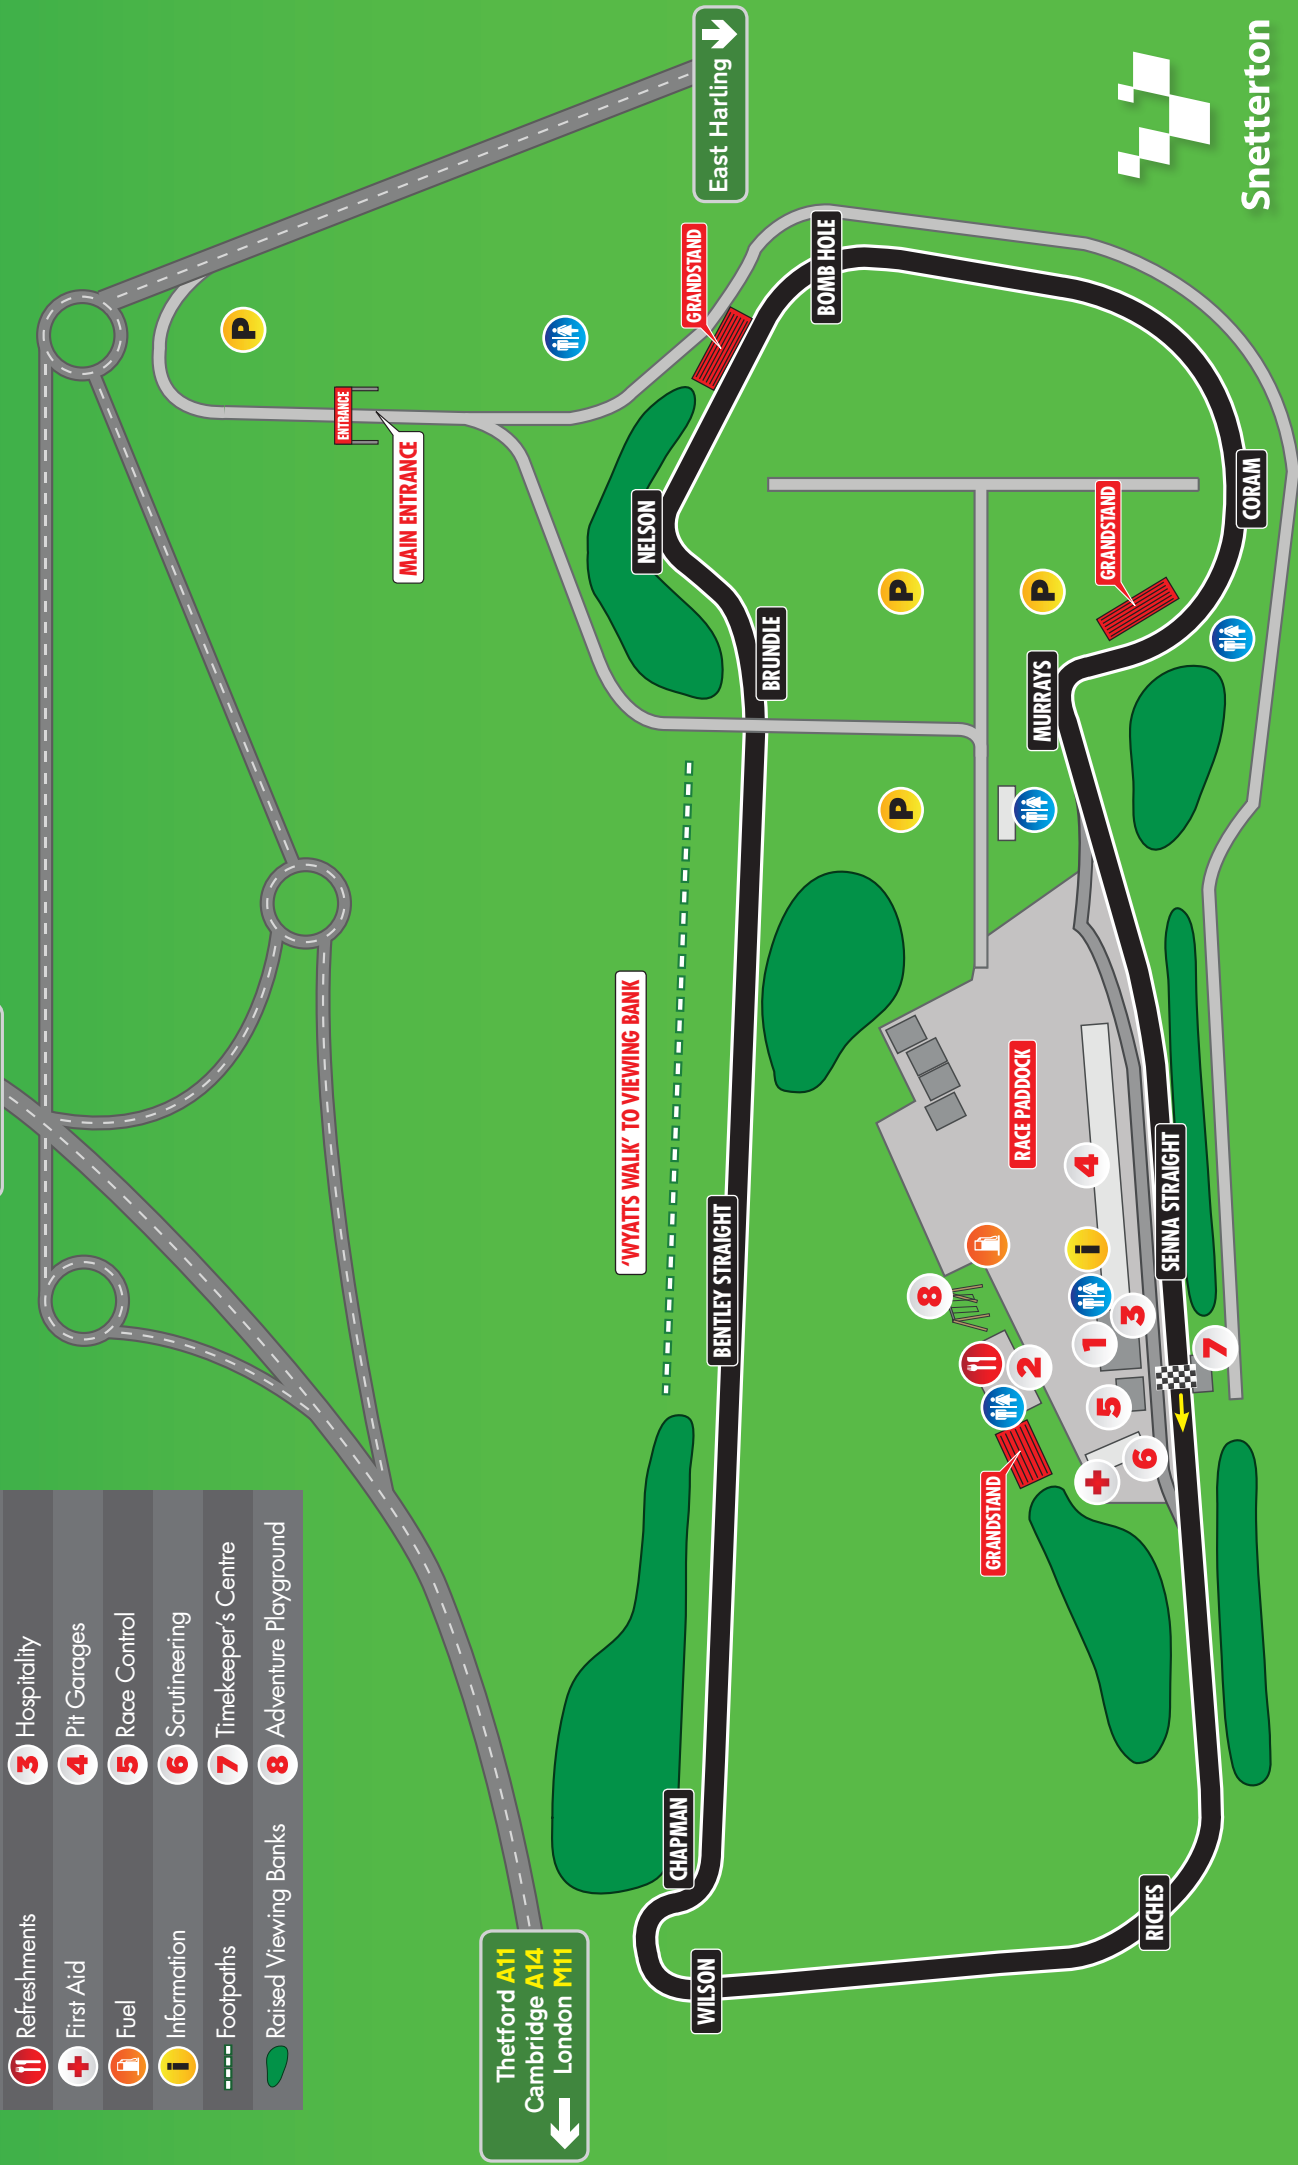

Snetterton 200 venue map

Snetterton Circuit, Norwich, Norfolk, NR16 2JU

Map Key	
	Parking
	Toilets
	Refreshments
	First Aid
	Fuel
	Information
	Footpaths
	Raised Viewing Banks
	1 Circuit Office
	2 Tyrrell's Restaurant
	3 Hospitality
	4 Pit Garages
	5 Race Control
	6 Scrutineering
	7 Timekeeper's Centre
	8 Adventure Playground

Norwich **A11** ↑

Thetford **A11**
Cambridge **A14**
London **M11** ↓

Snetterton